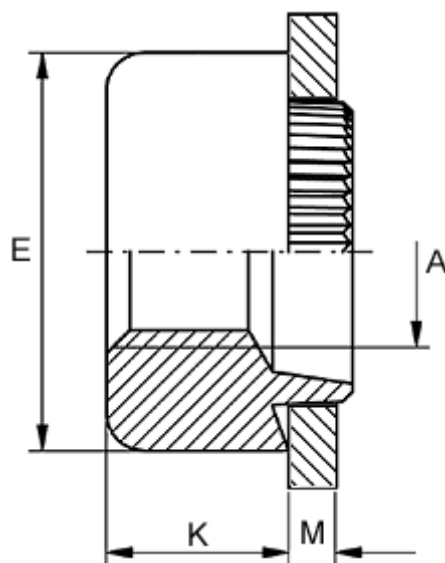

Article number: 12729000040120
Description: KLEE-coil 729 000 040.120
M4 Steel, zinc-pl. & chr. yellow

Measures

Female thread A	= M4
Height K	= 3.0
Outer diameter E	= 7.0
Plate thickness	= 2.3 to 2.5
Recommended bore diameter +0.05	= 6.0